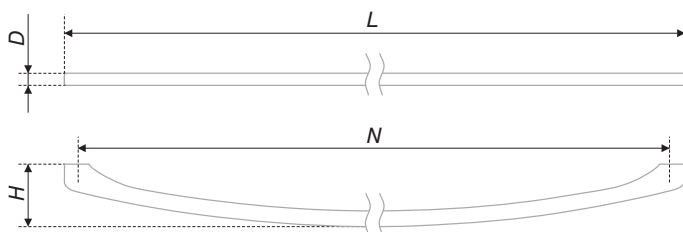

N	L	H	D
160	174	33,5	9
320	333	33,5	9

- RS221CP4/160
- RS221CP4/320
- RS221BSN.4/160
- RS221BSN.4/320
- RS221RCHMP4/160
- RS221RCHMP4/320

Ручка-скоба /
Handle-brace

Хром полированный /
Chrome polished

Атласный сатиновый никель /
Brushed satin nickel

Розовое шампанское /
Rose champagne

102
173