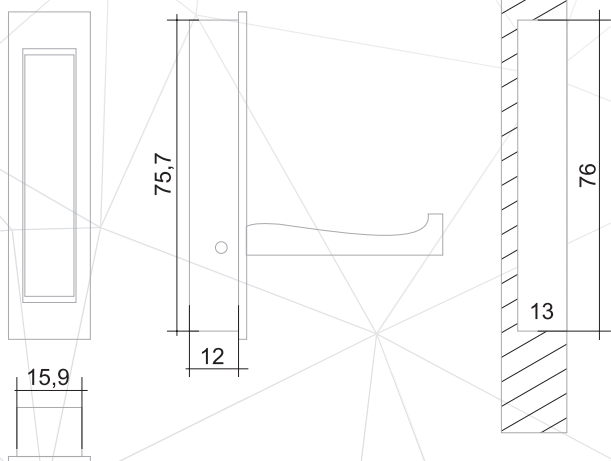

K100CP.12

Однорожковый крючок /
Single-arm hook

Врезной крючок /
Cut-in hook

Хром полированный /
Chrome polished

Максимальная нагрузка /
Maximum load capacity

max
kg

15

G

67