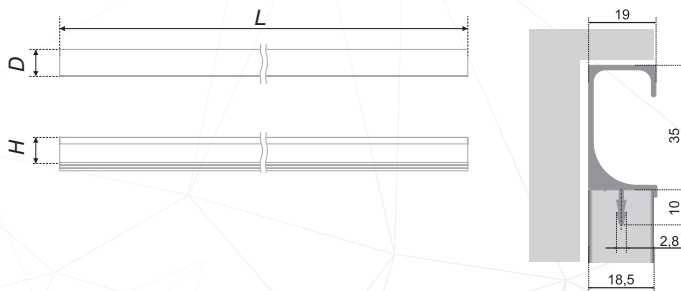

C-LINE

RP002

Врезная С-образная модель позволяет удобно браться будто изнутри ручки за верхний выступ. За счет своей формы ручка становится лаконичным продолжением фасада, а сдержанный цвет помогает вписаться в любой интерьер.

Insert C-shaped handle lets its user to comfortably hold it by the slightly sticking out top edge. Thanks to its shape, the handle works as a facade's laconic extension while the subtle color lets the model to be fit within practically any interior.

L	H	D
3000	35	19,2

RP002SC.1/000/3000

Ручка профильная / Profile handle

Сатиновый хром / Satin chrome

1318