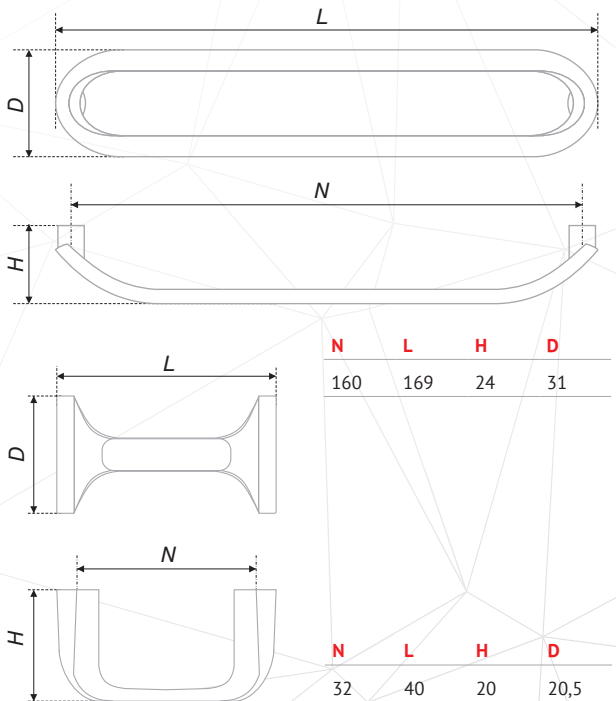

OPA RS283

MINI RS288

Стильная, легкая и изящная ручка-скоба представлена в двух цветах. Дизайн ручки характеризуют лаконичные мягкие линии и обилие воздуха. Эта ручка, словно легкая металлическая нить, удачно ляжет на любой современный мебельный фасад. Идеальна для интерьеров, поддерживающих стиль контемпорари, лаконичный минимализм, хай-тек и футуризм.

В дополнение к изящной ручке OPA создана миниатюрная скоба MINI с межцентровым расстоянием 32 мм. В паре с OPA MINI сделает стильным и завершенным любой современный гарнитур.

Stylish, light and graceful this bracket-handle comes in two ultrafashionable colors. Handle's design features soft and elegant lines as well as airiness. RS283 feels almost like a light metal thread and will look great on any modern furniture façade. The model is ideal for contemporary, minimalistic, hi-tech and futuristic interiors.

In addition to the distinguished OPA handle we've created a MINI miniature cramp with 32 mm center-to-center distance. It will make any modern set stylish and finished joined by OPA MINI.

RS283CP.3/160
RS283BSN.3/160
RS283BAP.3/160

RS288CP.3/32
RS288BSN.3/32

Ручка-скоба /
Handle-brace

Хром полированный /
Chrome polished

Атласный сатиновый никель /
Brushed satin nickel

Брашированное старинное олово /
Brushed antique pewter

90
37