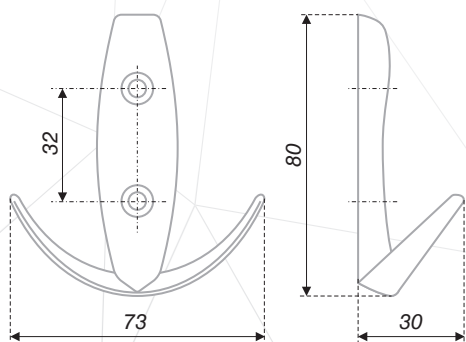

K204.03

Мебельный крючок, выполненный в актуальном, универсальном цвете, отлично вписывается в современные интерьеры прихожих, а также гардеробных и ванных комнат. Модель надежна и долговечна, сохраняет прекрасный внешний вид на протяжении всего срока службы.

Furniture hook with coating in actual universal colour perfectly fits modern interiors of hallways, wardrobe, bathrooms as well. Model is reliable and durable, retains beautiful appearance throughout the whole period of service.

● K204.03CP.11

● Двухрожковый крючок /
Two-horn hook

● Хром полированный /
Chrome polished

Максимальная нагрузка /
Maximum load capacity

max
kg
10

Г
75