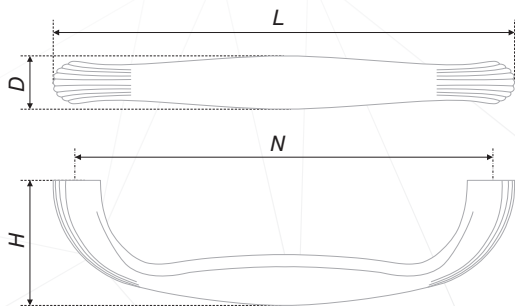

N	L	H	D
96	111	30	12,5
128	143	32	13,5

L	H	D
31	30	31

G
63
70
106