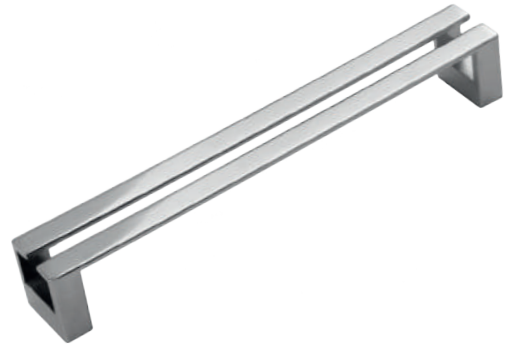

код / code	G	L	H	D
RS273CP.3/128	96	138	27	24
RS273CP.3/160	110	170	27	24
RS273CP.3/224	142	234	27	24