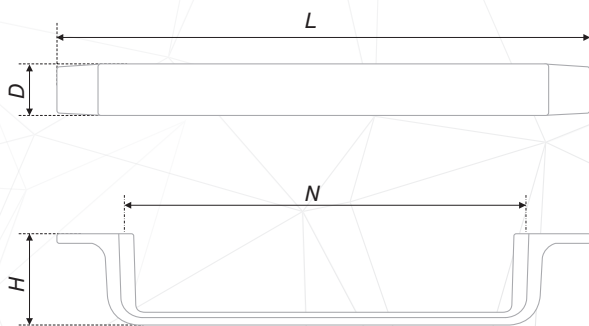

N	L	H	D
128	165	29	15
160	196	30	17

- RS299MDN.4/128
- RS299MDN.4/160
- RS299MBSN.4/128
- RS299MBSN.4/160

Ручка-скоба /
Handle-brace

Матовый темный никель /
Matt dark nickel

Матовый атласный никель /
Matt satin nickel

116
145