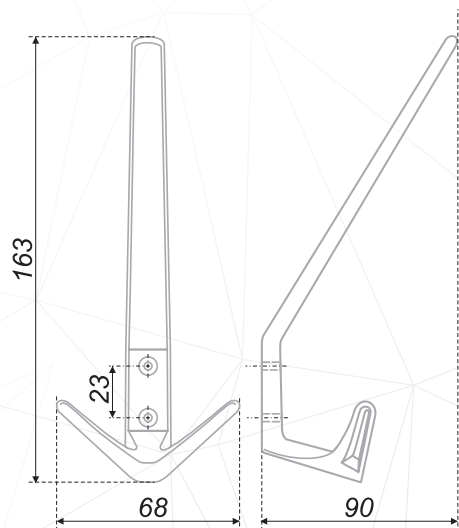

HORNY

K305.05

Универсальный крючок с тремя надежными держателями-рожками сохранит в порядке вашу одежду, бытовые аксессуары, рабочие инструменты, кухонные или банные принадлежности. Такой крючок удачно впишется в прихожие, ванные, кухни или отдельные шкафы, выполненные в современном стиле, в направлениях модерн или хай-тек.

This multipurpose hook with three solid horns is designed to keep all your clothes, household items, working tools, kitchen utensils and bathroom accessories all save and secure. This hook will look as good in a hallway or inside a wardrobe as it will in a bathroom or kitchen. The model is designed to accompany modern and hi-tech interiors.

K305.05SC.3

Трехрожковый крючок /
Three-horn hook

Сатиновый хром /
Satin chrome

max
kg
10

Максимальная нагрузка /
Maximum load capacity

G
170