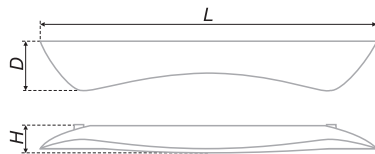

RS253 **Al**

код / code	G	L	H	D
RS253CP.4/160	67	200	18	25
RS253SC.4/160	67	200	18	25