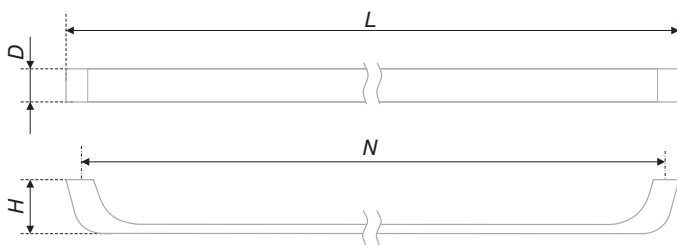

N	L	H	D
160	176,4	27	12
224	241	27,4	12
320	337	29,6	12