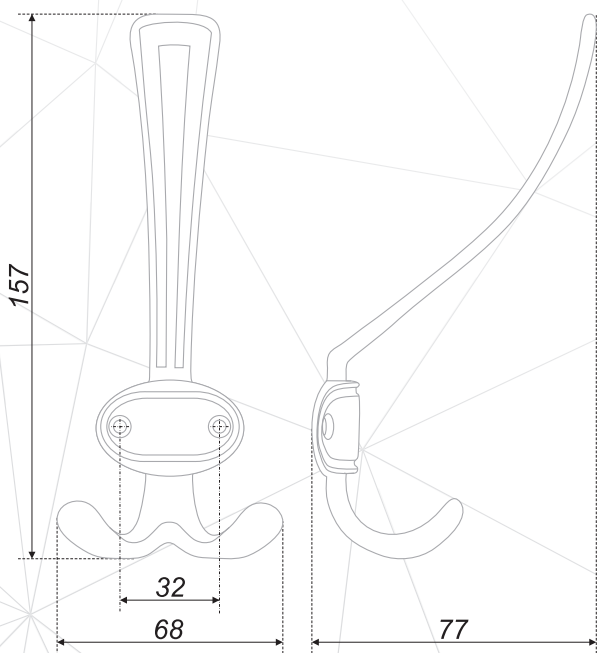

LORD

K306

Статный трехрожковый крючок LORD безукоризненно сочетается с классическими и неоклассическими интерьерами. Модель, оправдывая свое название, объединяет черты английского стиля — аристократичную сдержанность, безупречный вкус и высокое качество материалов. Благодаря основательной форме на этот крючок можно повесить тяжелые вещи, например, верхнюю одежду и сумки. LORD идеально подходит для прихожих.

LORD stately, three-horn hook ideally fits classical and neoclassical interiors. The model, justifying its name, combines English style marks: aristocratic reserve, distinguished taste and materials high quality. Thanks to a solid shape you can hang heavy things, for example, overclothes and bags. LORD ideally fits halls.

K306AB.2
K306ABL.2
K306BAZ.2

Трехрожковый крючок /
Three-horn hook

Старинная латунь /
Antique brass
Старинный черный /
Antique black
Черный старинный цинк /
Black antique zinc

max
10 Максимальная нагрузка /
Maximum load capacity

137