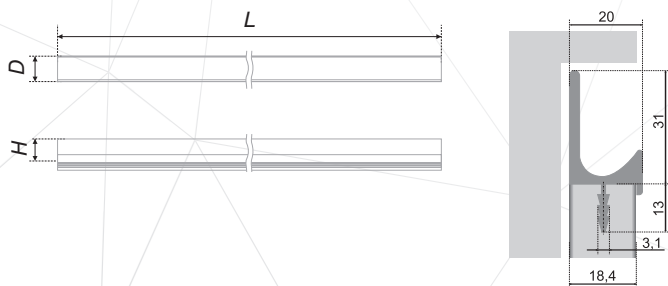

L	H	D
3000	31	20

RP003SC.1/000/3000

Ручка профильная /
Profile handle

Сатиновый хром /
Satin chrome

G
1633