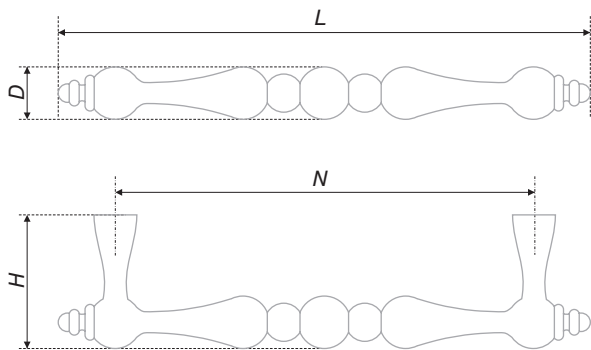

UNICA

RS440, RC400

Изящный дуэт для вашей мебели. Фантазийная ручка-скоба, напоминающая фрагмент ожерелья, и аккуратная лаконичная ручка-кнопка украсят интерьер в стилях романтизм, барокко или шебби-шик. Благодаря самодостаточной фактуре этот комплект достойно дополнит даже самые скромные и простые фасады.

RS440 and RC400 – an elegant duo for your furniture. The imaginative bracket-handle that resembles a necklace fragment and a laconic button-handle will perfectly complement romantic interiors as well as baroque and shabby chic styled decors. Thanks to its opulent texture this set of handles can make even the most plain and simple facades look richer.

N	L	H	D
96	122	30	12