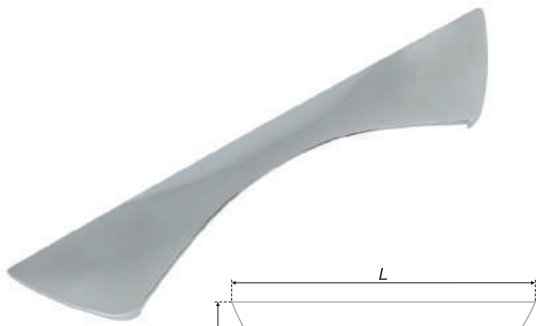

RS175 **ZnAl**

код / code	G	L	H	D
RS175CP.1/128	195	204	26	42