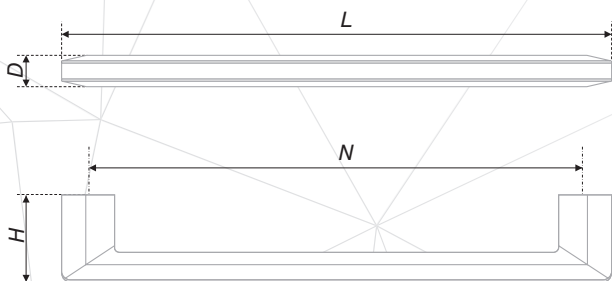

ARCADA

RS285

Стильная ARCADA RS285 – воплощение принципа комбинаторности, который проявляется в идеальном сочетании чистых линий, модных цветов, глянцевой текстуры и эргономики. Ручка-хамелеон подходит к фасадам, разным по цвету и текстуре, может стать гармоничным дополнением мебели разных стилей. Модель представлена в нескольких цветовых коллаборациях: «Черный» и «Хром полированный», «Атласный сатиновый никель» и «Хром полированный», «Белый» и «Хром полированный». Модели отлично впишутся в гарнитуры современных стилей. Благодаря своим достоинствам ARCADA уже покорила сердца дизайнеров интерьеров и мебели.

Stylish ARCADA RS285 is the implementation of combinativity style which finds its expression in ideal combination of pure lines, fancy colors, glazed texture and ergonomics. The handle chameleon fits fronts of different colors and texture and can become a harmonious addition for the furniture of different styles. The model is represented in different variations: «Black» and «Polished chrome», «Satin nickel» and «Polished chrome», «White» and «Polished chrome». Models will perfectly fit modern style furniture sets. Thanks to its dignities ARCADA has already gained hearts of interior and furniture designers.

N	L	H	D
160	181	34	11
192	213	34	11
224	245	34	11
320	340	34	11