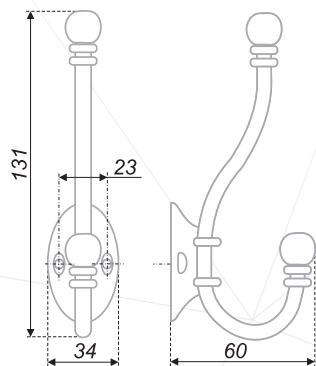

K209

Модель в классическом стиле с намеком на романтичность. Округлая форма рожков и украшения на них говорят о стилиевой гармонии и завершенности. Эта модель предназначена для жизнерадостных и ярких интерьерных стилей, среди которых шебби-шик, прованс, модерн, романтизм, направления европейского возрождения.

K209AB.6 is a classic model with a hint of romantic style. Round-shaped decorated horns create stylistic harmony and completeness. The model is designed for bright and happy interiors designs amongst which are Shabby-chick, provence, modern, romance and european renaissance.

K209AB.6

Двухрожковый крючок /
Two-horn hook

Старинная латунь /
Antique brass

max
kg
10

Максимальная нагрузка /
Maximum load capacity

G
106