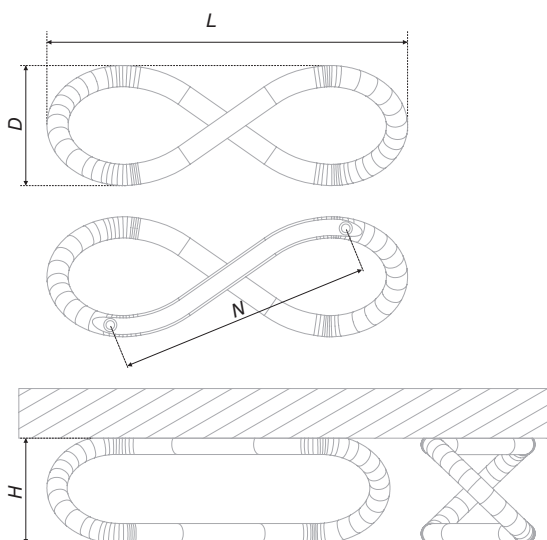

EIGHT, the original and airy handle in the shape of infinity sign is the identity of the grand style, modernity fresh breath and uncommon way to express furniture set individuality. The model opens new perspectives for the furniture as it has frozen in its best version, and it makes the space comprehended and finished. The handle will look particularly good on the small size furniture, on cabinets and bedside tables. Depending on its location the cramp may be assembled both with pullout drawers and swing doors. Distinguished infinity is created for modern style sets, including loft, urban style and it will equally complement both flat, blind fronts and dull, fantasy fronts, which look like concrete and corrosion.