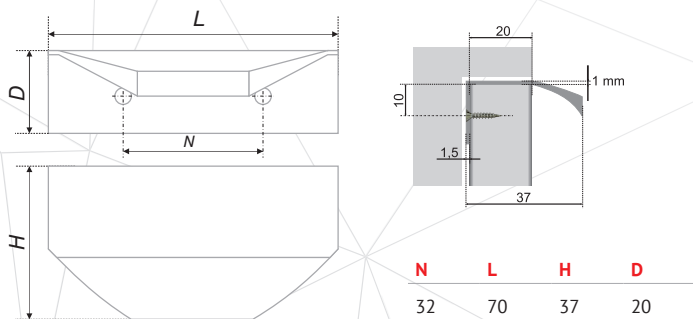

RT004CP.1/32

Торцевая ручка /
Edge handle

Хром полированный /
Chrome polished

27