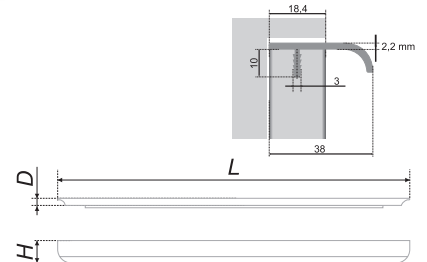

Al

MONTE
RT010

код / code

код / code	G	L	H	D
RT010SC.1/000/400	126	397	37,5	10,5
RT010SC.1/000/450	143	447	37,5	10,5
RT010SC.1/000/500	160	497	37,5	10,5
RT010SC.1/000/600	195	597	37,5	10,5
RT010SC.1/000/800	258	797	37,5	10,5