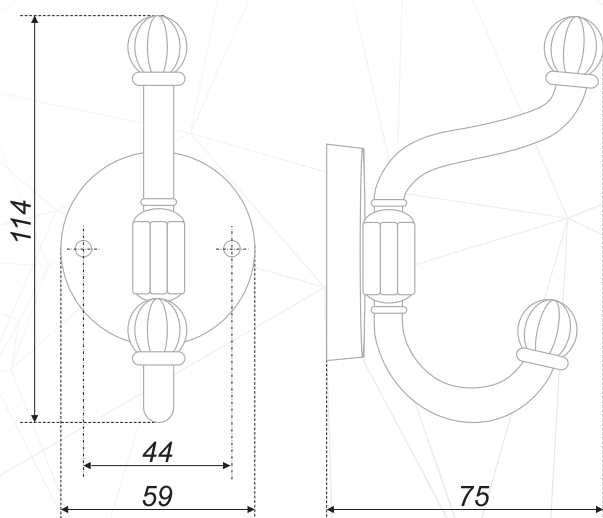

PRINCESS

K213

Эффектная фурнитура, удачно подобранная по стилю и цвету, способна добавить экспрессии и чувств в мебельный гарнитур. Крючок PRINCESS содержит в себе емкий творческий потенциал, который полностью раскроется на фасадах мебели в скандинавском, неоклассическом стиле и лофт. Декоративная форма внесет нотку романтики в современный интерьер. Крючок отвечает «да» тренду на черный цвет и будет идеально смотреться контрастных светлых, а также фасадах под дерево.

Dramatic fittings, successfully chosen by style and color, may add expression and feelings to the furniture set. PRINCESS needle has a significant creative potential in it, which will be fully shown on Scandinavian, neoclassical and loft style furniture fronts. The decorative shape will add romance to the modern interior. The needle says «yes» to the black color trends, and it will look ideally on contrast light and wood grain fronts.

K213BL.6

Двухрожковый крючок /
Two-horn hook

Матовый черный /
Matt black

max
kg
10
Максимальная нагрузка /
Maximum load capacity

G
192