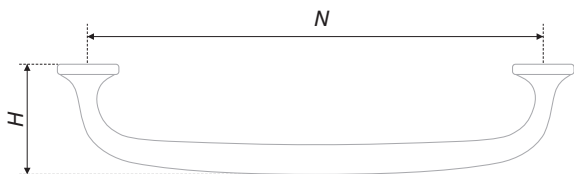

OLSEN model is the Hygge recipe for Scandinavian and neoclassical style furniture. Absolutely laconic cramp with comfortable high legs, reliable bottom and optimal capture thickness. A stylish button has been designed for a cramp as a set. The handles may be assembled both separately and as duet. It depends on designer's idea. Thanks to the fashionable black color OLSEN may stress brightly the interior. The contrast black color looks good on light or bright fronts and also on wood grain settings.