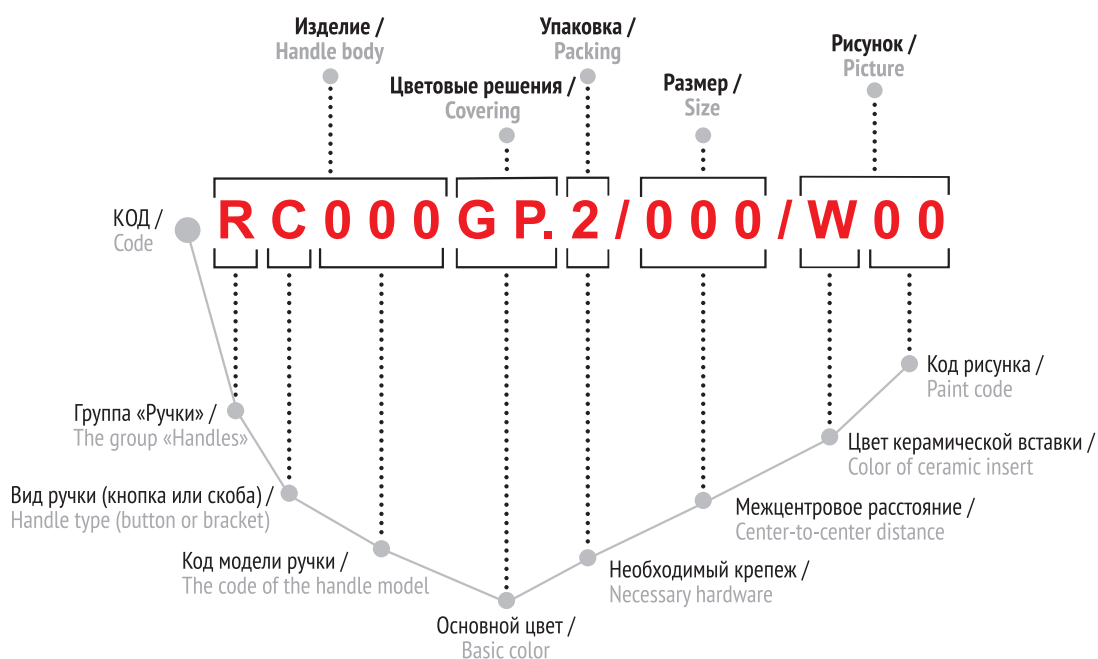

Принцип формирования кодов керамических мебельных ручек / Principle of formation of codes of ceramic furniture handles