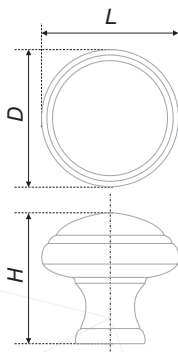

L	H	D
29	28	29

RS440BAZ.4/96
RS440BL.4/96
RS440CP.4/96
RS440RCHMP.4/96

RC400BAZ.4
RC400BL.4
RC400CP.4
RC400RCHMP.4

Ручка-скоба /
Handle-brace

Ручка-кнопка /
Handle-knob

Хром полированный /
Polished chrome

Черный старинный цинк /
Black antique zinc

Черный / Black

Розовое шампанское /
Rose champagne

53
64