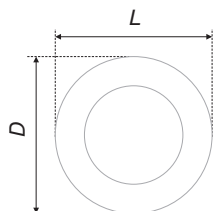

OLSEN

RS463, RC463

Модель OLSEN — рецепт хюгге для мебели в скандинавском или неоклассическом стиле. Абсолютно лаконичная скоба с удобными высокими ножками, надежным основанием и оптимальной толщиной захвата. В качестве комплекта к скобе создана стильная кнопка. Ручки можно устанавливать как по отдельности, так и в дуэте, в зависимости от дизайнерской идеи. Благодаря модному черному цвету OLSEN может привнести яркие акценты в интерьер. Контрастный черный одинаковой хорошо смотрится на светлых или ярких фасадах, а также на декорах под дерево.

OLSEN model is the Hygge recipe for Scandinavian and neoclassical style furniture. Absolutely laconic cramp with comfortable high legs, reliable bottom and optimal capture thickness. A stylish button has been designed for a cramp as a set. The handles may be assembled both separately and as duet. It depends on designer's idea. Thanks to the fashionable black color OLSEN may stress brightly the interior. The contrast black color looks good on light or bright fronts and also on wood grain settings.