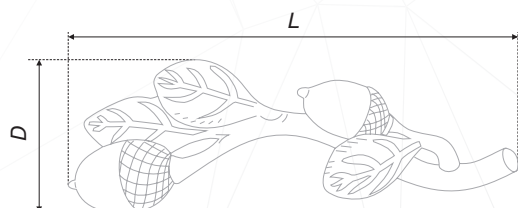

N	L	H	D
96	136	35	48