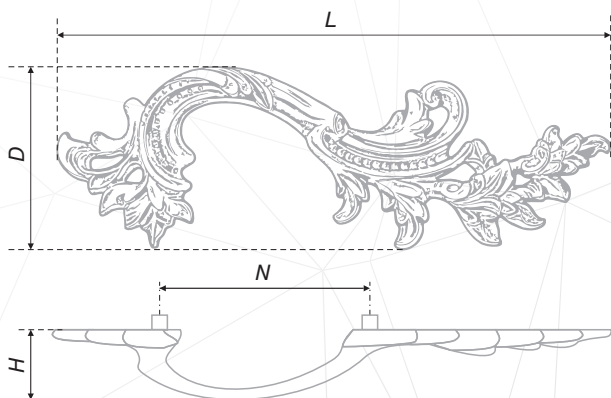

Врезка в фасад 5 мм, d 6 мм

Лицевая сторона фасада

N	L	H	D
64	164	25	55