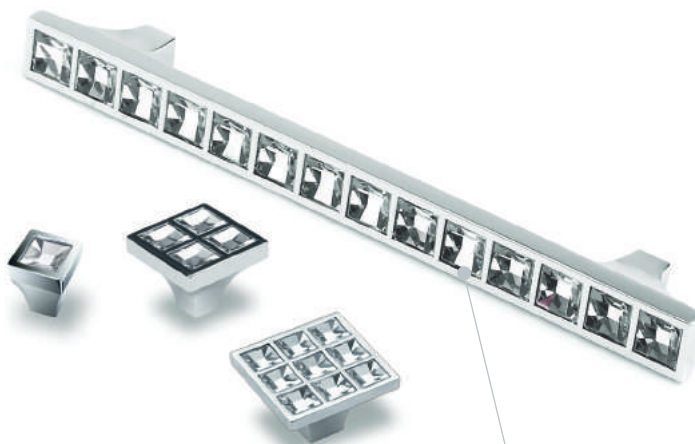

CRYSTAL

RS420

Привлекательность модели — декоративные кристаллы по всей длине, расположенные в один ряд. Черные, белые или прозрачные, кристаллы делают лаконичную по форме ручку яркой, нарядной, праздничной. А в сочетании с ручками-кнопками RC411, RC422, RC425 модель создаст завершенный гармоничный ансамбль в интерьере.

Attractiveness of the model is decorative crystals throughout the whole length, set in a single line. Black, white or transparent crystals make the handle, being laconic in a shape, bright, chic and joyful. Together with knobs RC411, RC422, RC425 model will create a complete and harmonious ensemble of the interior.