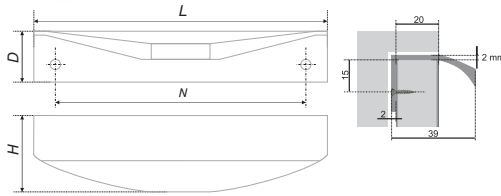

Al

DELTA
RT005

код / code

код / code	G	L	H	D
RT005CP.1/128	75	150	39	26