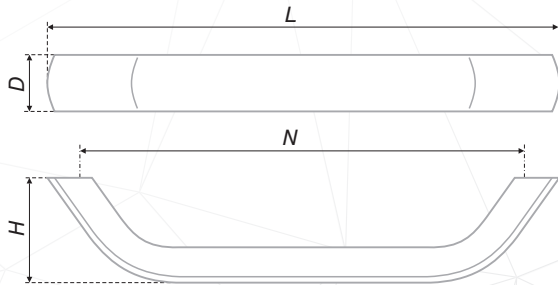

Laconic handle has a trapezoidal shape. Handle's lines are smooth with no sharp angles. Coating - «Chrome polished», perfectly combined with all modern materials: glass, metal, plastik. Model is offered in two popular lengths of 128 mm and 224 mm, and can be used for both standard and wide facades. The model is applicable to modern technological and functional styles.