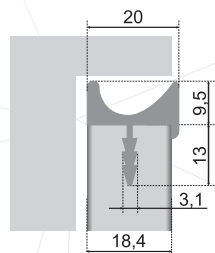

U-LINE

RP004 Al

Врезная модель RP004 может устанавливаться как самостоятельно, так и в сочетании с RP002 или RP003. Вместе они образуют эргономичный проем оптимальной высоты, за который удобно братья рукой и открывать фасады как в верхней, так и в нижней базе.

Insert C-shaped handle RP004 can be installed either on its own or coupled with the RP002 or the RP003. Together they form an ergonomic gap of optimal height for comfortable and effortless facade opening in both upper and lower bases of furniture units.

RRP004SC.1/000/3000

Ручка профильная / Profile handle

Сатиновый хром / Satin chrome

1159