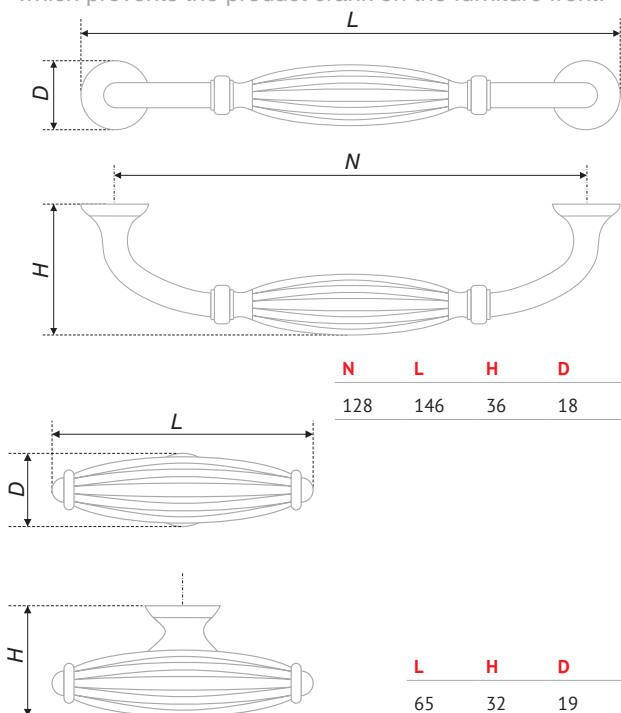

DEMURE is a noble tone for furniture appearance. The model is distinguished with elegant shapes, considered design, classical color palette with complex fabric and aging effect. DEMURE ideally fits nearly all classical style furniture sets. Thanks to the reasoned shape the cramp and the button are absolutely ergonomic. It isn't only comfortable but also pleasant to take it no matter from which side you come to the furniture set. The DEMURE button is complemented with the hardness pin, which prevents the product crank on the furniture front.