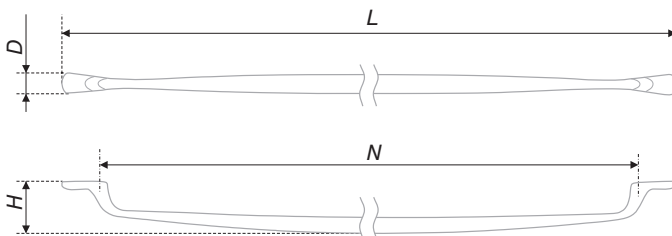

N	L	H	D
128	169	27	12
160	200	29	12
224	265	29	12
320	361	30,5	12

- G
- 67
- 83
- 110
- 144