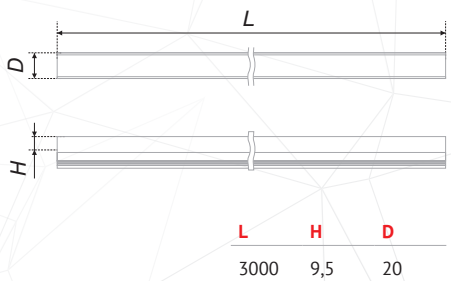

U-LINE

RP004 Al

Врезная модель RP004 может устанавливаться как самостоятельно, так и в сочетании с RP002 или RP003. Вместе они образуют эргономичный проем оптимальной высоты, за который удобно братья рукой и открывать фасады как в верхней, так и в нижней базе.

Insert C-shaped handle RP004 can be installed either on its own or coupled with the RP002 or the RP003. Together they form an ergonomic gap of optimal height for comfortable and effortless facade opening in both upper and lower bases of furniture units.

RRP004SC.1/000/3000

Ручка профильная / Profile handle

Сатиновый хром / Satin chrome

1159