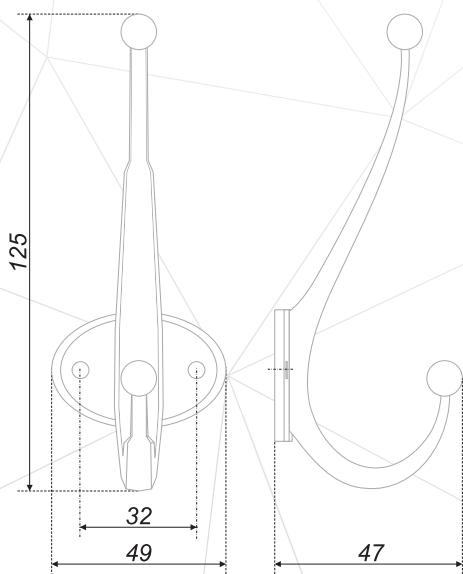

SE NOR

K204.07

Крючок SENOR K204.07 – отличная пара классическим мебельным ручкам и гарнитурам в традиционном стиле. Лаконичная, аккуратная модель с округлым верхом будет удобна в использовании. Крючок в цветах «Матовая старинная латунь» и «Черненный старинный цинк» подчеркнет красоту мебели с патинированными или выполненными из массива дерева фасадами. Крючок SENOR – это гармония противоположностей: легкий, воздушный дизайн и надежная, прочная конструкция, универсальный стиль и яркий индивидуальный характер.

The SENOR K204.07 needle is a perfect couple for classical furniture handles and traditional style sets. Laconic, precise model with the roundish top will be easy-to-use. The needle in «Matt vintage zinc» and «Blackened vintage zinc» colors will highlight aeruginous or wood grain fronts. SENOR needle is a harmony of opposites: light, airy design and reliable, solid structure, universal style and bright personal character.

K204.07MAB.6
K204.07BAZ.6

Двухрожковый крючок /
Two-horn hook

Черненный старинный цинк /
Black antique zinc

Матовая старинная латунь /
Matt antique brass

max
kg
10

Максимальная нагрузка /
Maximum load capacity

87