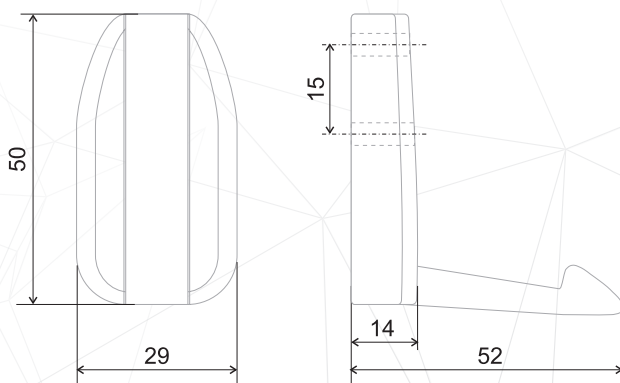

Однорожковый крючок /
Single-arm hook

Хром полированный /
Chrome polished

Максимальная нагрузка /
Maximum load capacity

max
kg
10

G
72