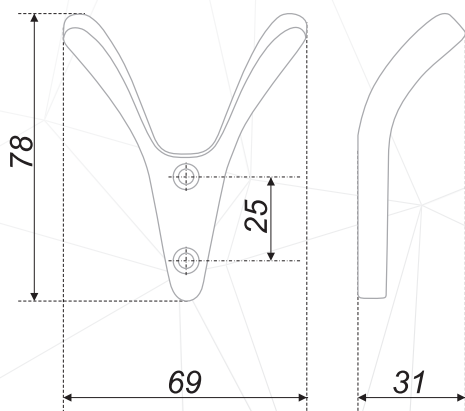

SENATOR K212

Крючок SENATOR V-образной формы является ярким представителем минимализма, в котором на первый план выходит лаконичность и функциональность. В цвете Хром полированный модель особенно подойдет для кухни и мебели в ванную, где часто используется «холодный» стиль — хромированная сантехника, вспомогательные детали и предметы интерьера. В более приглушенном оттенке Атласный никель модель будет одинаково хорошо смотреться в домашних и офисных помещениях. Дизайн крючка SENATOR настолько универсален, что подобрать к нему пару из ручек не составляет труда.

SENATOR V-shaped needle is a bright representative of minimalism, where laconicalness and functionality is on the first place. In the color of Polished Chrome this model will especially fit the kitchen and bathroom furniture, where the «cold» style is often used: chromized bathroom equipment, auxiliary parts and interior items. In a more diluted color, in the color of Satin Nickel it will look the same nice in the residential and office premises. SENATOR needle design is so universal, that it has no difficulty to find a pair of handles for it.