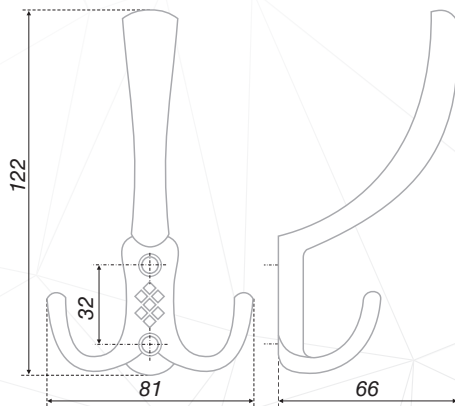

The model is designed in a traditional way. Simple yet stylish, it is decorated with an elegant pattern with geometrical motifs. The «Antique brass» finish corresponds well with its classic nature. The vintage color of the hook brings a twist of retro into an interior. The hook has a handy and ergonomic shape. The model is designed to be used within classic, retro, eclectic and ethnic interiors.