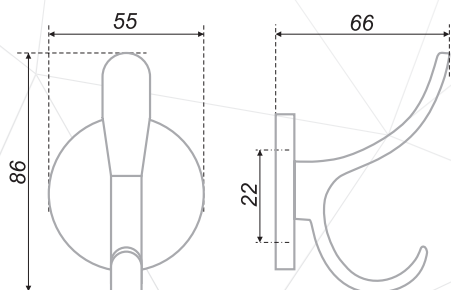

This little helper is irreplaceable in any place which needs to be kept tidy: kitchen, hallway, bathroom and nursery, workshop, storage rooms and wardrobes. One of the model's distinguishing features is concealed mounting that helps the hook to fit into practically any place.