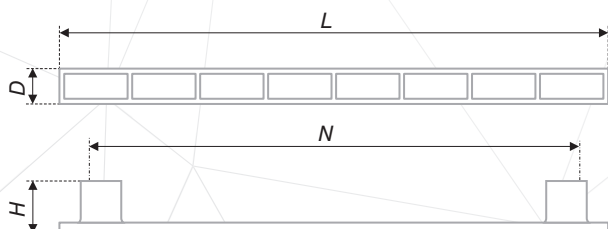

N	L	H	D
128	166	25	17
192	231	25	17
224	265	25	17

RS282CP/PRL.4/128
RS282CP/PRL.4/192
RS282CP/PRL.4/224

Ручка-скоба /
Handle-brace

Хром полированный /
Chrome polished

123
152
169