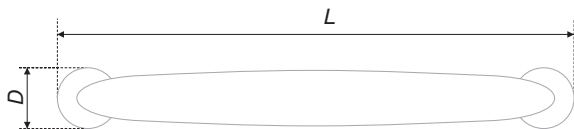

OLSEN

RS463, RC463

Модель OLSEN — рецепт хюгге для мебели в скандинавском или неоклассическом стиле. Абсолютно лаконичная скоба с удобными высокими ножками, надежным основанием и оптимальной толщиной захвата. В качестве комплекта к скобе создана стильная кнопка. Ручки можно устанавливать как по отдельности, так и в дуэте, в зависимости от дизайнерской идеи. Благодаря модному черному цвету OLSEN может привнести яркие акценты в интерьер. Контрастный черный одинаковой хорошо смотрится на светлых или ярких фасадах, а также на декорах под дерево.

OLSEN model is the Hygge recipe for Scandinavian and neoclassical style furniture. Absolutely laconic cramp with comfortable high legs, reliable bottom and optimal capture thickness. A stylish button has been designed for a cramp as a set. The handles may be assembled both separately and as duet. It depends on designer's idea. Thanks to the fashionable black color OLSEN may stress brightly the interior. The contrast black color looks good on light or bright fronts and also on wood grain settings.