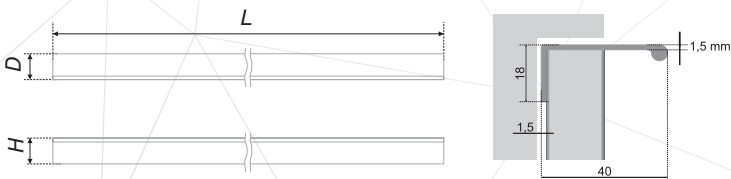

L	H	D
3000	18	40

851