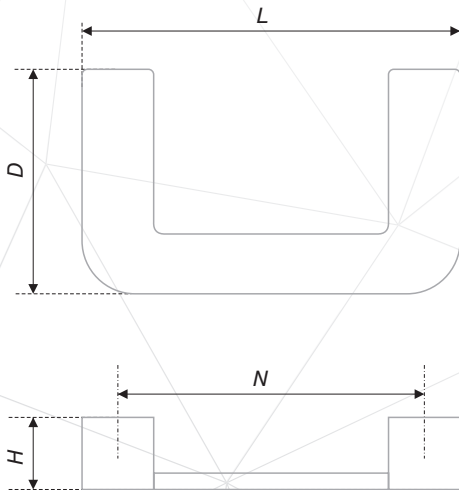

MATERIA RS077 handle is a compact and stylish detail of ergonomic and functional space. The model has simple, geometrical form with rounded corners and it's very functional. MATERIA is represented in popular coverings: «Matt satin nickel», «Matt dark nickel» and it will fit light and dark fronts. RS077 can be assembled on the top, bottom and side part of the front depending on fantasy and its functional intended use.