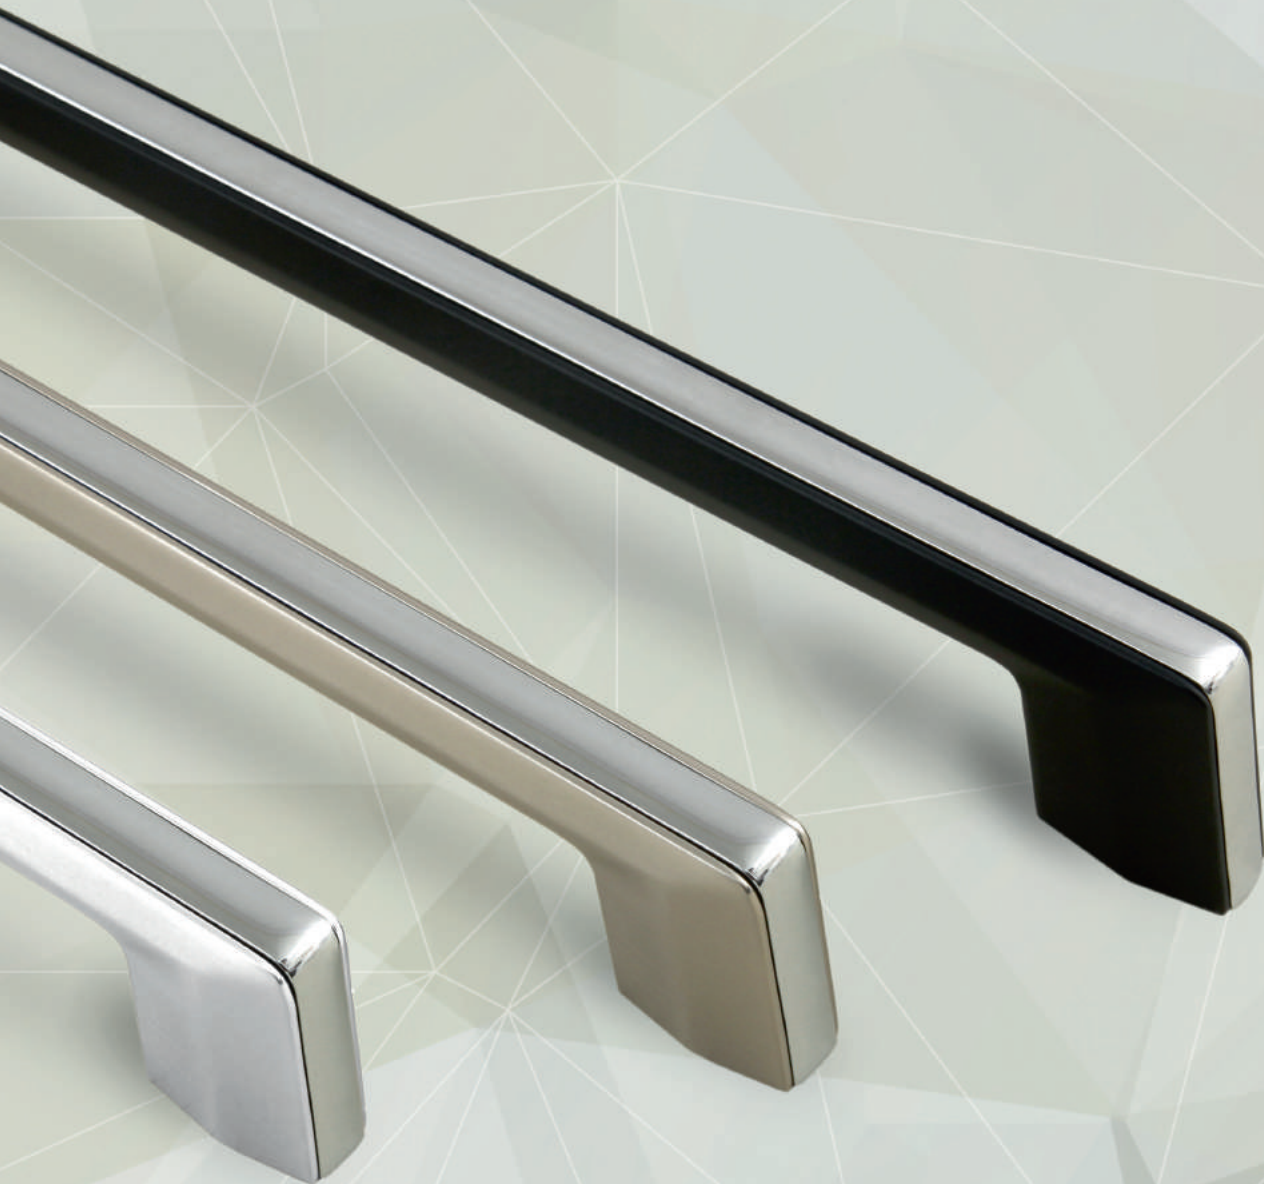

РУЧКИ ДЛЯ МЕБЕЛИ

Handles