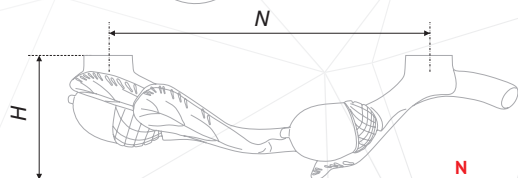

N	L	H	D
96	136	35	48