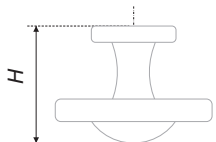

N	L	H	D
96	112	29	17
128	145	30	17

L	H	D
32	25	32