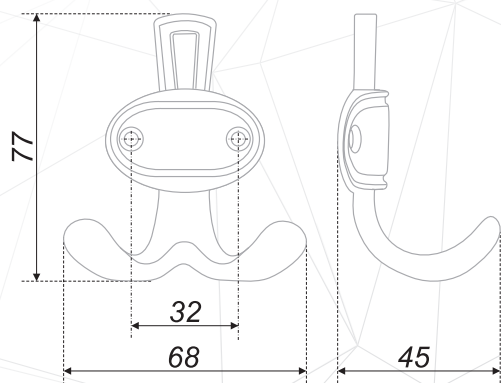

BARON

K211

Двухрожковый крючок BARON – сдержанный по дизайну и безупречный по функционалу. Несмотря на небольшой размер, ему можно доверить весомую ношу. Стилистическая универсальность крючка позволяет его устанавливать на мебель всевозможных стилей — традиционных, современных и ультрасовременных. BARON прекрасно «дружит» с ручками в цветах, в которых представлен сам.

BARON, two-horn needle, has a reserved design and ideal functionality. Notwithstanding its small size you can hang enough heavy things on it. The needle stylistic multipurposeness allows to assemble it for the furniture of different styles: traditional, modern and ultramodern. BARON perfectly fits the handles of the colors, in which it is offered.

K211AB.2
K211ABL.2
K211BAZ.2

Двухрожковый крючок /
Two-horn hook

Старинная латунь /
Antique brass
Старинный черный /
Antique black
Черный старинный цинк /
Black antique zinc

max
kg
10

Максимальная нагрузка /
Maximum load capacity

G
86