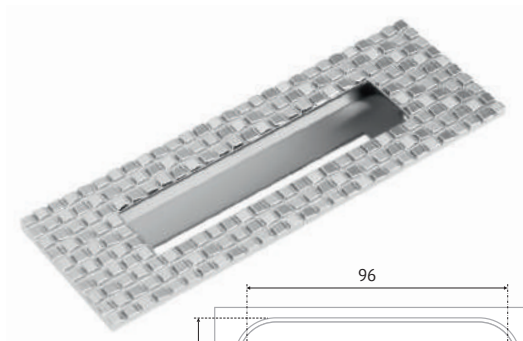

RS281 **ZnAl**

код / code	G	L	H	D
RS281CP.2/96	99	125	13	44