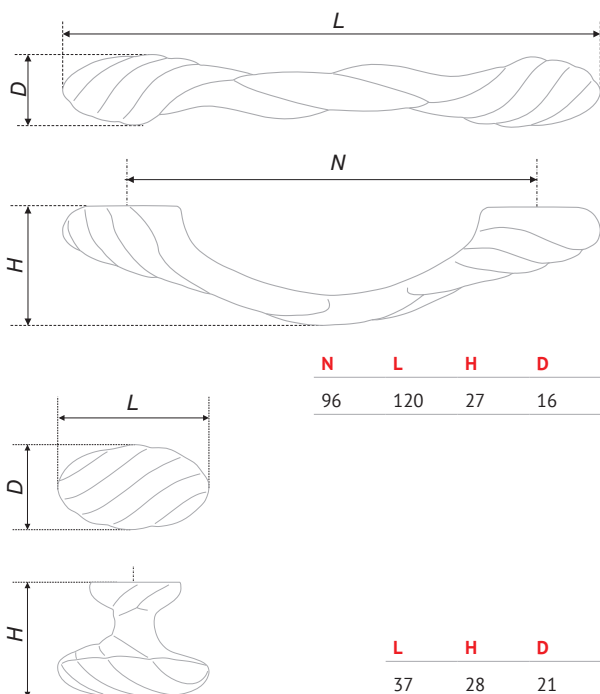

TWIST

RS126, RC126

Закрученные линии ручки напоминают лианы, обвивающие стволы тропических деревьев. Мягкая и женственная скоба в паре с кнопкой добавит гармонии мебели с фантазийными и натуральными декорами. Модель создана в поддержку эко-тренда и настоятельно рекомендована любителям природных мотивов, нестандартной и авторской мебели. В цвете Брашированный старинный цинк TWIST будет стильно смотреться на светлых традиционных или фантазийных фасадах. В цвете Матовая старинная латунь модель гармонично дополнит мебель теплой гаммы оттенков.

Coiled handle lines remind lianas, which enwind tropic trees bodies. Soft and feminine cramp together with a button will add harmony to the furniture with fantasy and natural decorations. The furniture is created in support for the eco trend and insisently recommended for nature motives, non-standard and author furniture lovers. TWIST in the color of brushed antique zink looks stylish on light traditional and fantasy fronts. The model in the color of dull antique lattin will supplement the furniture warm color range.

RS126MAB.4/96
RS126BAZ.4/96

Ручка-скоба /
Handle-brace

RC126MAB.4
RC126BAZ.4

Ручка-кнопка /
Handle-knob

Матовая старинная латунь /
Matt antique brass

Черный старинный цинк /
Black antique zinc

56
78