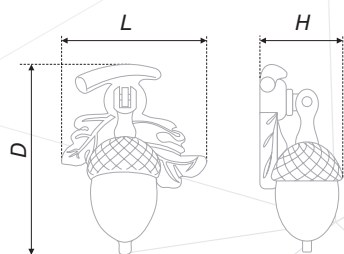

PIP

RS447, RC117

Фурнитурная пара PIP RS447 и RC117 воплощает в себе красоту и обаяние первозданной природы. Форма PIP в виде веточки с желудем подчеркнет роскошь патинированной или выполненной из массива дерева мебели. Кнопка RC117 будет идеальна для мебели малых форм – комодов, прикроватных тумб, гарнитуров в прихожую, а также витрин в классическом стиле. Важное примечание: скобы PIP продаются парами – правая и левая ручки в одном комплекте.

The PIP RS447 and RC117 fittings couple embodies the beauty and charm of pristine nature. PIP nature form will highlight glamour of aeruginous furniture or of furniture made of solid wood. RC117 button will ideally fit small-sized furniture dressers, bedside cabinets, entrance hall sets and classical style vitrines. Important note: PIP braces are sold in couples, the right and the left handles in one set.

RC117AB.4
RC117BAZ.4
RC117PT.4

RS447AB.4/96
RS447BAZ.4/96
RS447PT.4/96

Ручка-кнопка /
Handle-knob

Ручка-скоба /
Handle-brace

Старинная латунь /
Antique brass

Черный старинный цинк /
Black antique zinc

Миндальная бронза /
Almond bronze

106
346 (пара)

N	L	H	D
96	136	35	48

L	H	D
49	29	65